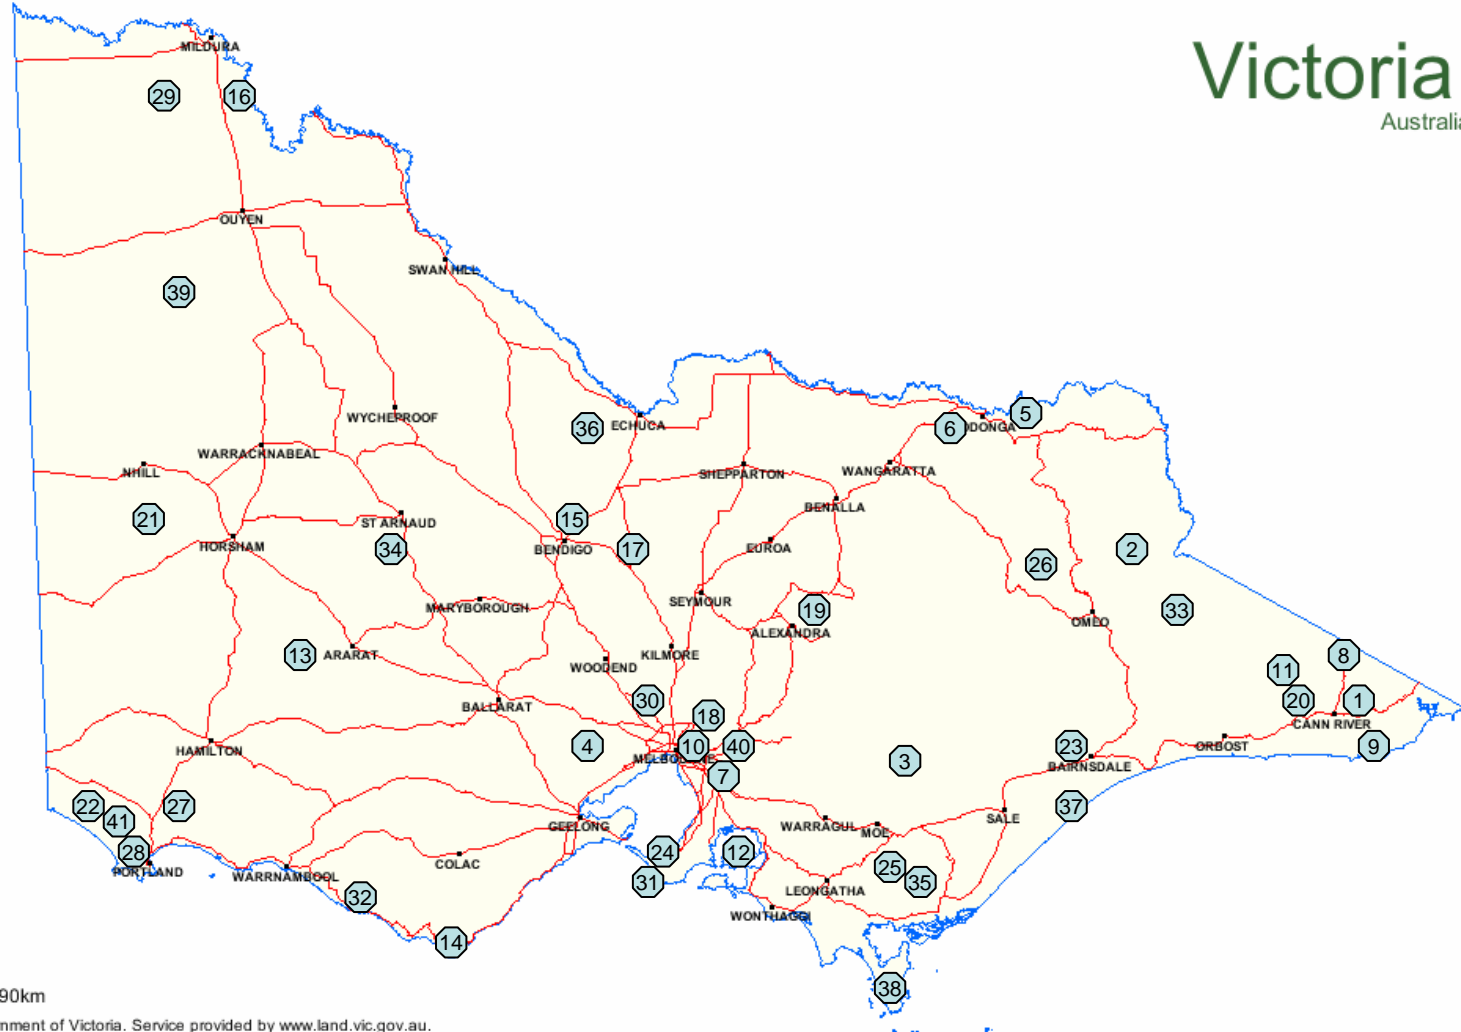

Victoria

Australia

0 90km

Copyright © State Government of Victoria. Service provided by www.land.vic.gov.au.